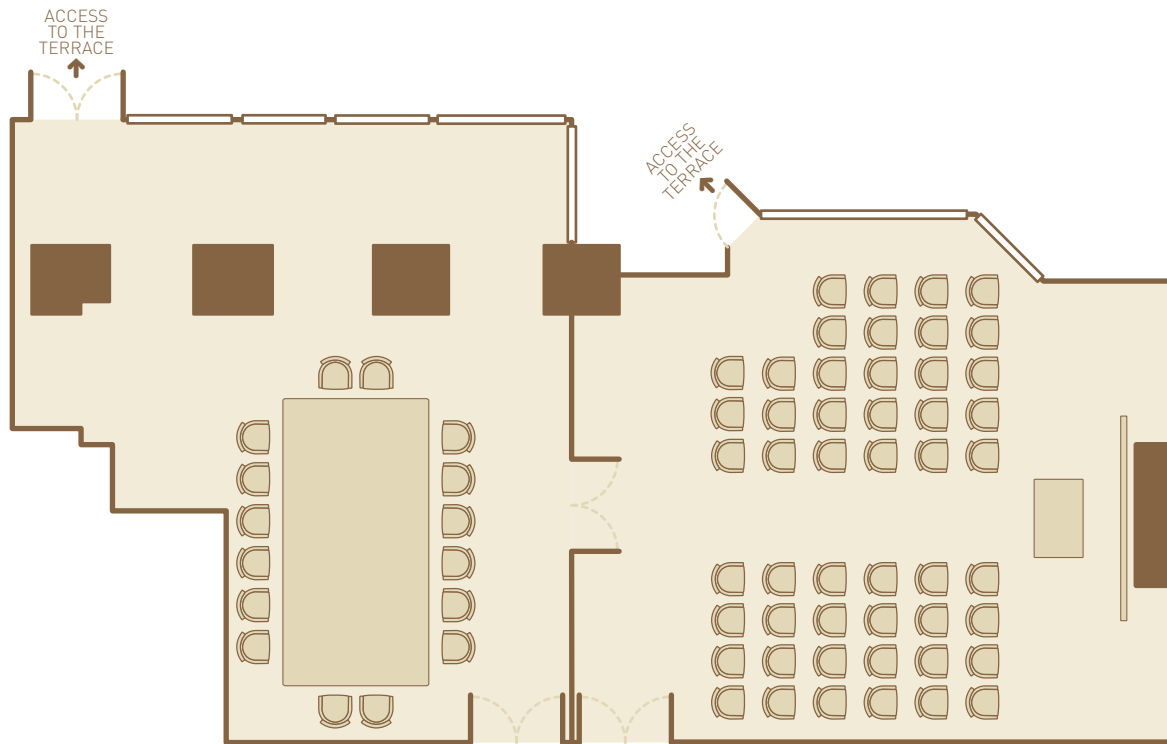

CLIFTON SUITE - Bristol Room & Clifton Room

Bristol (6.94m x 7.72m) - Seated reception - Capacity 16

Clifton (7.7m x 6.82m) - Ceremony - Capacity 50

RIVERSIDE SUITE Avon Room & Brunel Room

Seated Reception - Capacity 80

Avon (8.2m x 7.35m)

Brunel (5.2m x 6.46m)

Wedding room capacities

SUITES:	CEREMONY	SEATED RECEPTION	INFORMAL RECEPTION
RIVERSIDE SUITE	100	80	120
AVON ROOM	57	50	80
BRUNEL ROOM	40	24	-
CLIFTON ROOM	50	50	60
BRISTOL ROOM	24	16	30
OUTSIDE TERRACE	-	100	200