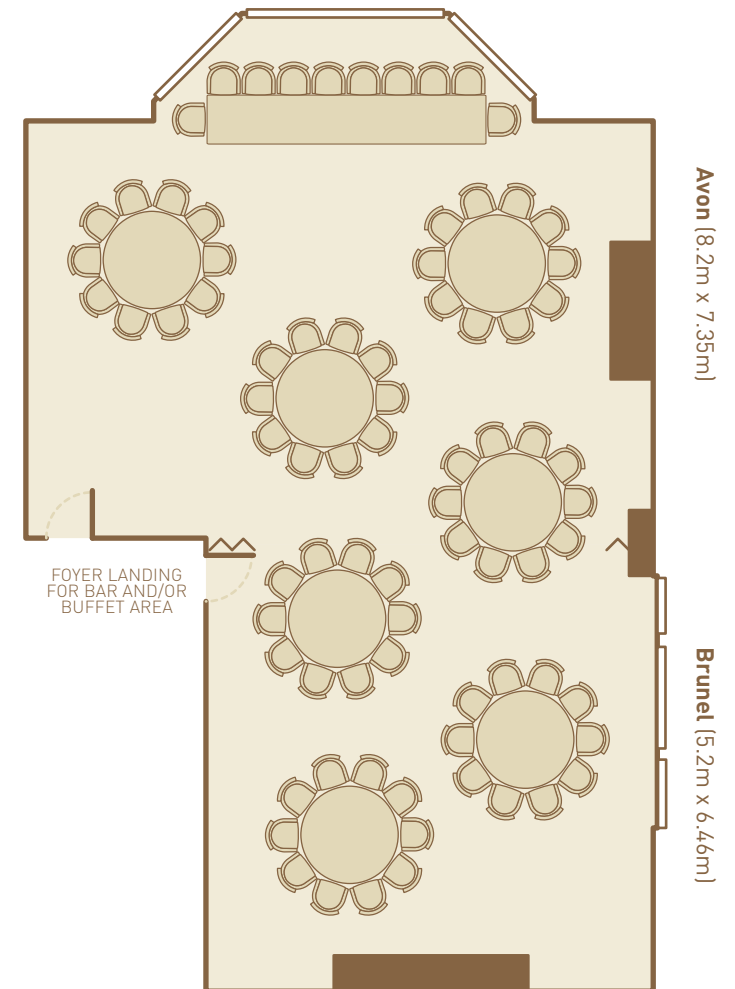

CLIFTON SUITE - Bristol Room & Clifton Room

Bristol (6.94m x 7.72m) - Seated reception - Capacity 16

Clifton (7.7m x 6.82m) - Ceremony - Capacity 50

RIVERSIDE SUITE Avon Room & Brunel Room

Seated Reception - Capacity 80

Avon (8.2m x 7.35m)

Brunel (5.2m x 6.46m)

Wedding room capacities

SUITES:	CEREMONY	SEATED RECEPTION	INFORMAL RECEPTION
RIVERSIDE SUITE	100	80	120
AVON ROOM	57	50	80
BRUNEL ROOM	40	24	-
CLIFTON ROOM	50	50	60
BRISTOL ROOM	24	16	30
OUTSIDE TERRACE	-	100	200