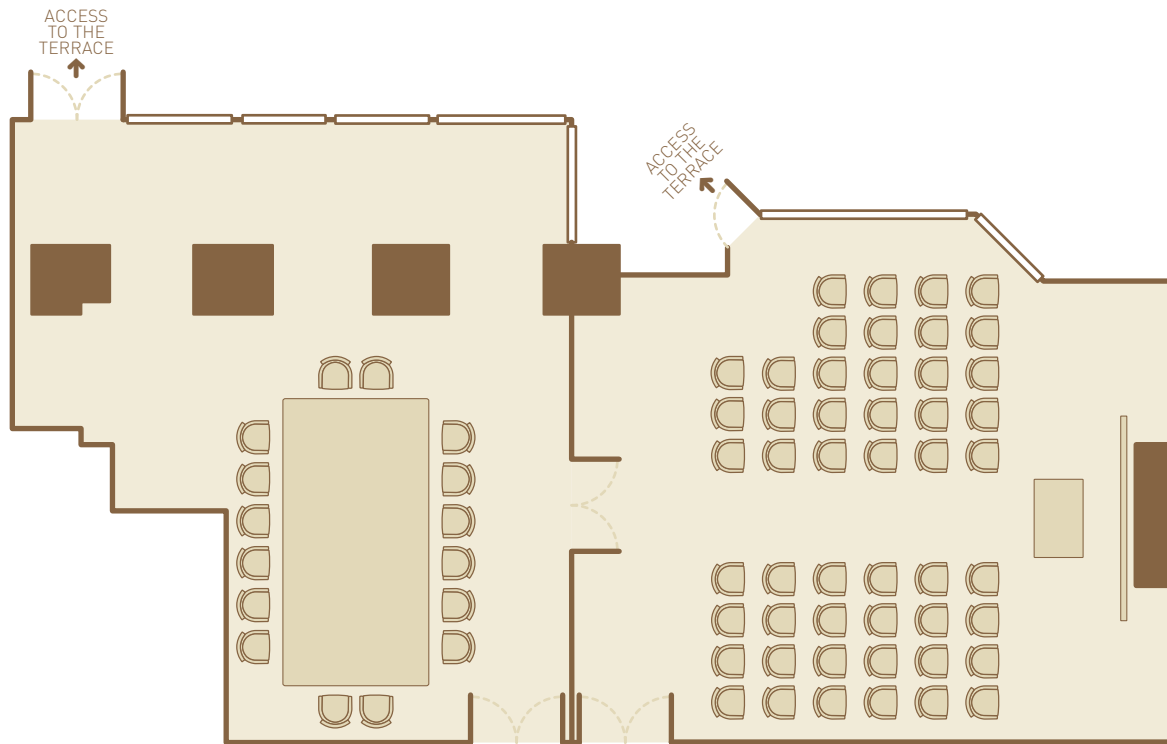

## CLIFTON SUITE - Bristol Room & Clifton Room

**Bristol** (6.94m x 7.72m) - Seated reception - Capacity 16

**Clifton** (7.7m x 6.82m) - Ceremony - Capacity 50

## RIVERSIDE SUITE Avon Room & Brunel Room

Seated Reception - Capacity 80

**Avon** (8.2m x 7.35m)

**Brunel** (5.2m x 6.46m)