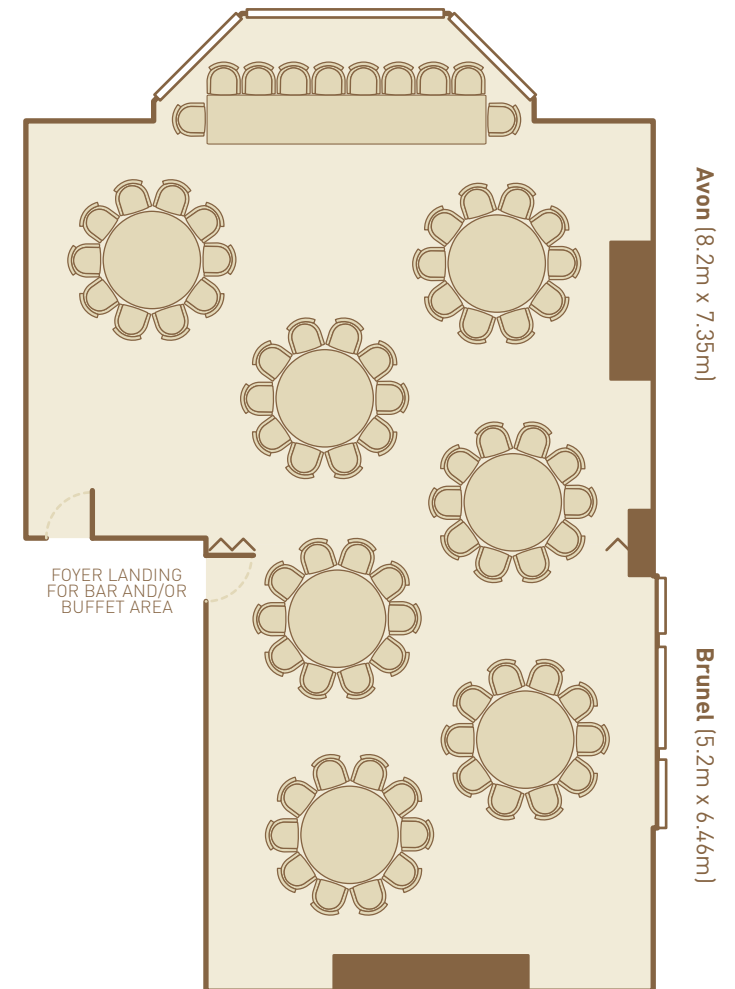

## CLIFTON SUITE - Bristol Room & Clifton Room

**Bristol** (6.94m x 7.72m) - Seated reception - Capacity 16

**Clifton** (7.7m x 6.82m) - Ceremony - Capacity 50

## RIVERSIDE SUITE Avon Room & Brunel Room

Seated Reception - Capacity 80

**Avon** (8.2m x 7.35m)

**Brunel** (5.2m x 6.46m)

### Wedding room capacities

SUITES:	CEREMONY	SEATED RECEPTION	INFORMAL RECEPTION
RIVERSIDE SUITE	100	80	120
AVON ROOM	57	50	80
BRUNEL ROOM	40	24	-
CLIFTON ROOM	50	50	60
BRISTOL ROOM	24	16	30
OUTSIDE TERRACE	-	100	200