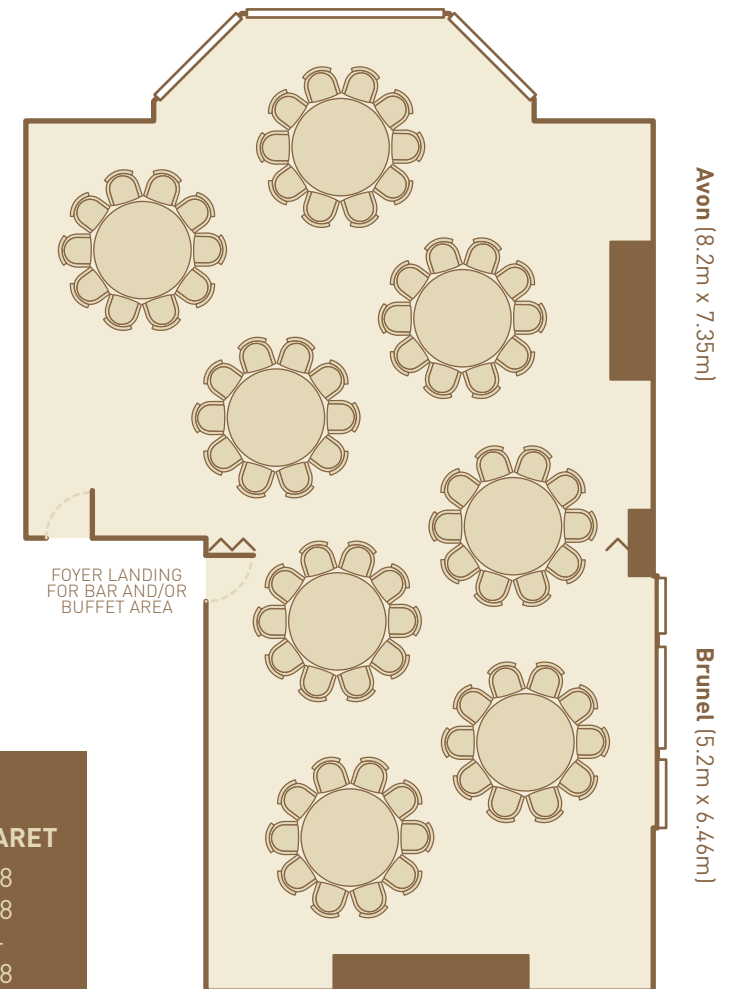

## CLIFTON SUITE - Bristol Room & Clifton Room

**Bristol** (6.94m x 7.72m) - Banqueting - Capacity 16

**Clifton** (7.7m x 6.82m) - Banqueting - Capacity 50

## RIVERSIDE SUITE Avon Room & Brunel Room

Banqueting - Capacity 80

**Avon** (8.2m x 7.35m)

**Brunel** (5.2m x 6.46m)

### Event room capacities

SUITES:	THEATRE	CLASSROOM	U-SHAPE	BOARDROOM	BANQUETING	CABARET
RIVERSIDE SUITE	100	40	30	34	80	48
AVON ROOM	57	24	24	30	50	28
BRUNEL ROOM	40	12	14	18	24	-
CLIFTON ROOM	50	24	24	30	50	28
BRISTOL ROOM	24	-	12	16	16	-