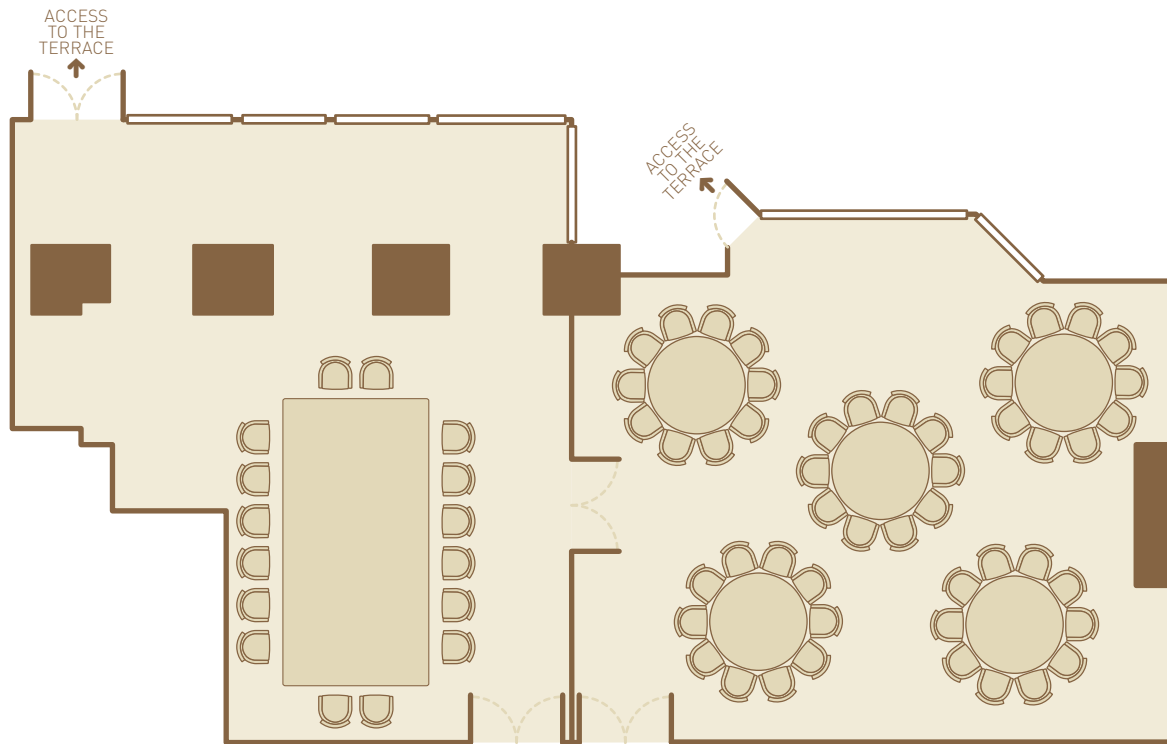

## CLIFTON SUITE - Bristol Room & Clifton Room

**Bristol** (6.94m x 7.72m) - Banqueting - Capacity 16

**Clifton** (7.7m x 6.82m) - Banqueting - Capacity 50

## RIVERSIDE SUITE Avon Room & Brunel Room

Banqueting - Capacity 80

**Avon** (8.2m x 7.35m)

**Brunel** (5.2m x 6.46m)

### Event room capacities

SUITES:	THEATRE	CLASSROOM	U-SHAPE	BOARDROOM	BANQUETING	CABARET
RIVERSIDE SUITE	100	40	30	34	80	48
AVON ROOM	57	24	24	30	50	28
BRUNEL ROOM	40	12	14	18	24	-
CLIFTON ROOM	50	24	24	30	50	28
BRISTOL ROOM	24	-	12	16	16	-