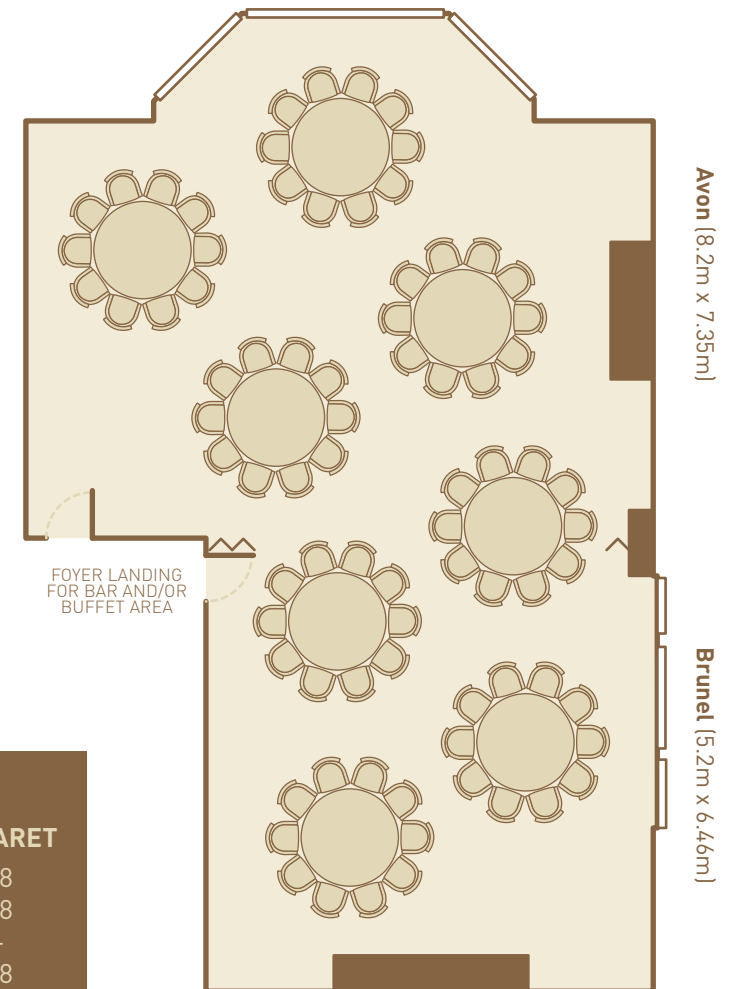

## CLIFTON SUITE - Bristol Room & Clifton Room

**Bristol** (6.94m x 7.72m) - Banqueting - Capacity 16

**Clifton** (7.7m x 6.82m) - Banqueting - Capacity 50

## RIVERSIDE SUITE Avon Room & Brunel Room

Banqueting - Capacity 80

### Event room capacities

SUITES:	THEATRE	CLASSROOM	U-SHAPE	BOARDROOM	BANQUETING	CABARET
RIVERSIDE SUITE	100	40	30	34	80	48
AVON ROOM	57	24	24	30	50	28
BRUNEL ROOM	40	12	14	18	24	-
CLIFTON ROOM	50	24	24	30	50	28
BRISTOL ROOM	24	-	12	16	16	-