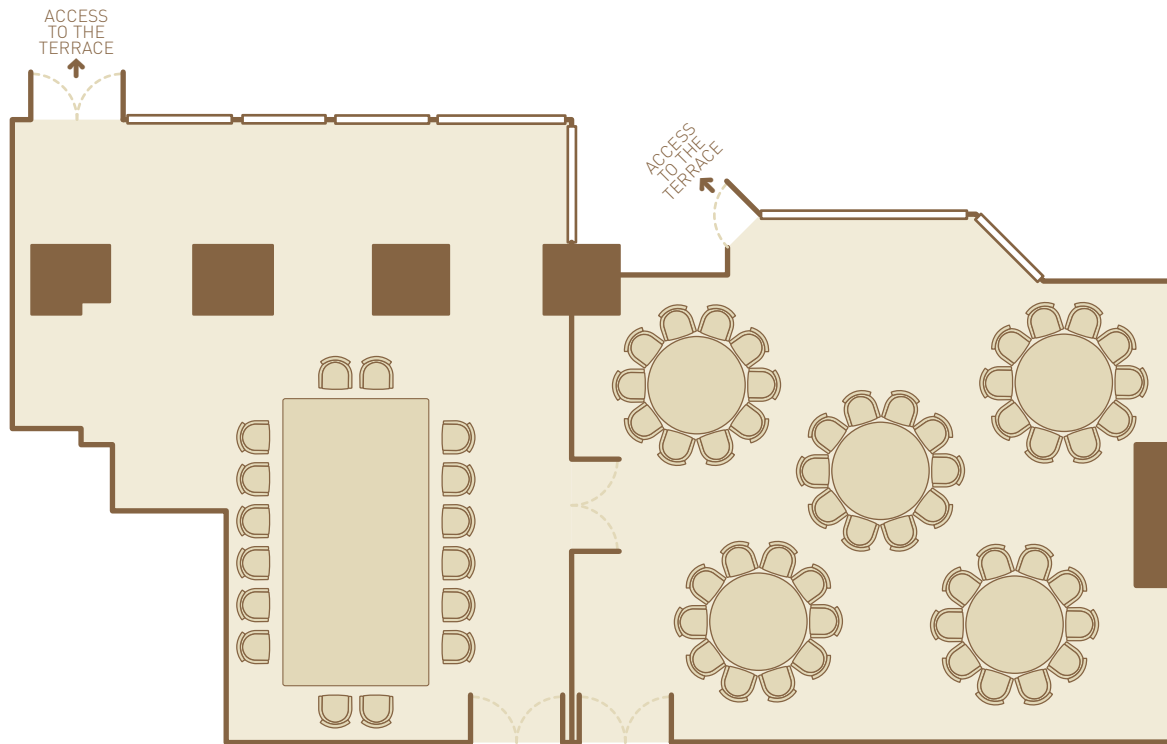

## CLIFTON SUITE - Bristol Room & Clifton Room

**Bristol** (6.94m x 7.72m) - Banqueting - Capacity 16

**Clifton** (7.7m x 6.82m) - Banqueting - Capacity 50

## RIVERSIDE SUITE Avon Room & Brunel Room

Banqueting - Capacity 80

### Event room capacities

SUITES:	THEATRE	CLASSROOM	U-SHAPE	BOARDROOM	BANQUETING	CABARET
RIVERSIDE SUITE	100	40	30	34	80	48
AVON ROOM	57	24	24	30	50	28
BRUNEL ROOM	40	12	14	18	24	-
CLIFTON ROOM	50	24	24	30	50	28
BRISTOL ROOM	24	-	12	16	16	-