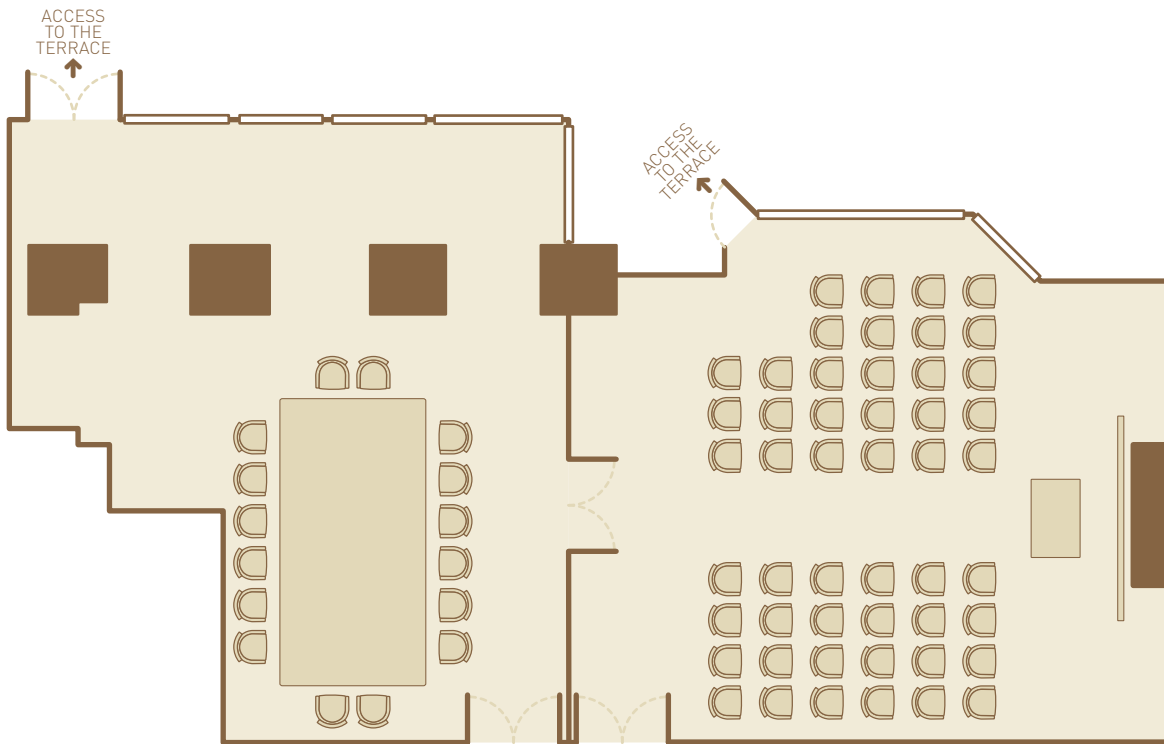

CLIFTON SUITE - Bristol Room & Clifton Room

Bristol (6.94m x 7.72m) - Boardroom - Capacity 16

Clifton (7.7m x 6.82m) - Theatre - Capacity 50

RIVERSIDE SUITE Avon Room & Brunel Room

Cabaret - Capacity 48

Event room capacities

SUITES:	THEATRE	CLASSROOM	U-SHAPE	BOARDROOM	BANQUETING	CABARET
RIVERSIDE SUITE	100	40	30	34	80	48
AVON ROOM	57	24	24	30	50	28
BRUNEL ROOM	40	12	14	18	24	-
CLIFTON ROOM	50	24	24	30	50	28
BRISTOL ROOM	24	-	12	16	16	-