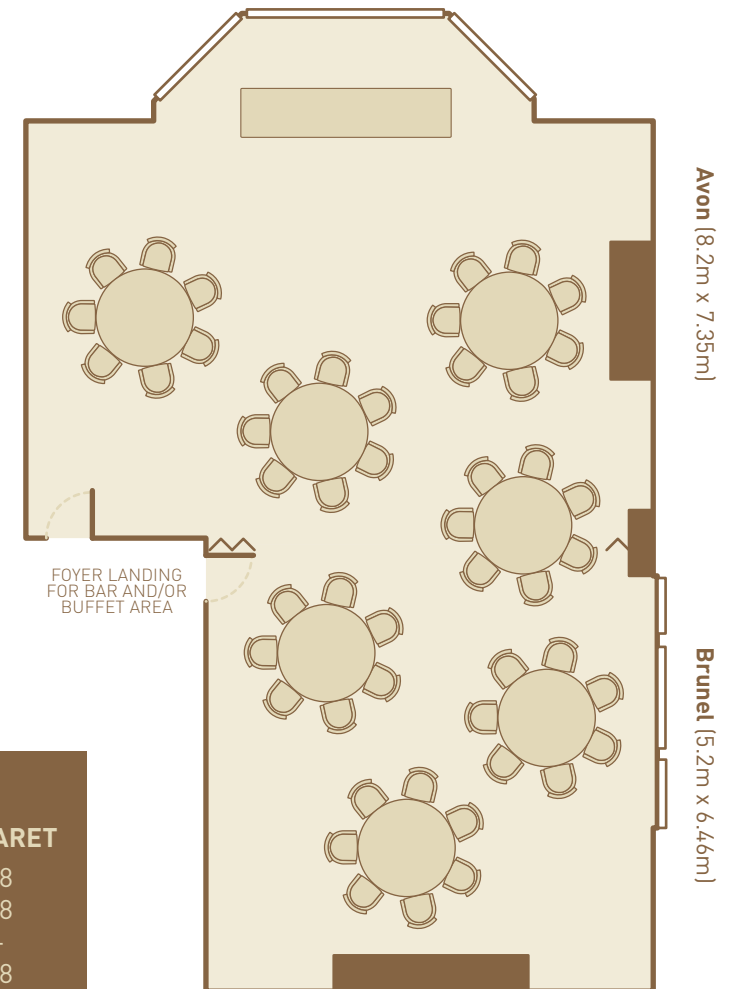

CLIFTON SUITE - Bristol Room & Clifton Room

Bristol (6.94m x 7.72m) - Boardroom - Capacity 16

Clifton (7.7m x 6.82m) - Theatre - Capacity 50

RIVERSIDE SUITE Avon Room & Brunel Room

Cabaret - Capacity 48

Event room capacities

SUITES:	THEATRE	CLASSROOM	U-SHAPE	BOARDROOM	BANQUETING	CABARET
RIVERSIDE SUITE	100	40	30	34	80	48
AVON ROOM	57	24	24	30	50	28
BRUNEL ROOM	40	12	14	18	24	-
CLIFTON ROOM	50	24	24	30	50	28
BRISTOL ROOM	24	-	12	16	16	-