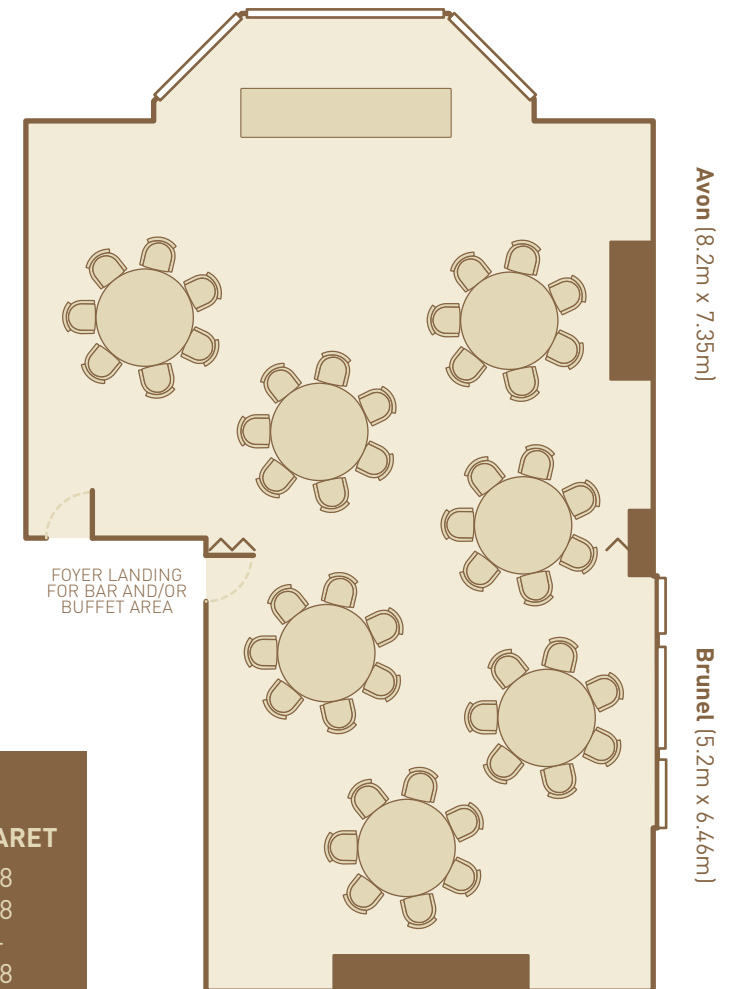

## CLIFTON SUITE - Bristol Room & Clifton Room

**Bristol** (6.94m x 7.72m) - Boardroom - Capacity 16

**Clifton** (7.7m x 6.82m) - Theatre - Capacity 50

## RIVERSIDE SUITE Avon Room & Brunel Room

Cabaret - Capacity 48

### Event room capacities

SUITES:	THEATRE	CLASSROOM	U-SHAPE	BOARDROOM	BANQUETING	CABARET
RIVERSIDE SUITE	100	40	30	34	80	48
AVON ROOM	57	24	24	30	50	28
BRUNEL ROOM	40	12	14	18	24	-
CLIFTON ROOM	50	24	24	30	50	28
BRISTOL ROOM	24	-	12	16	16	-