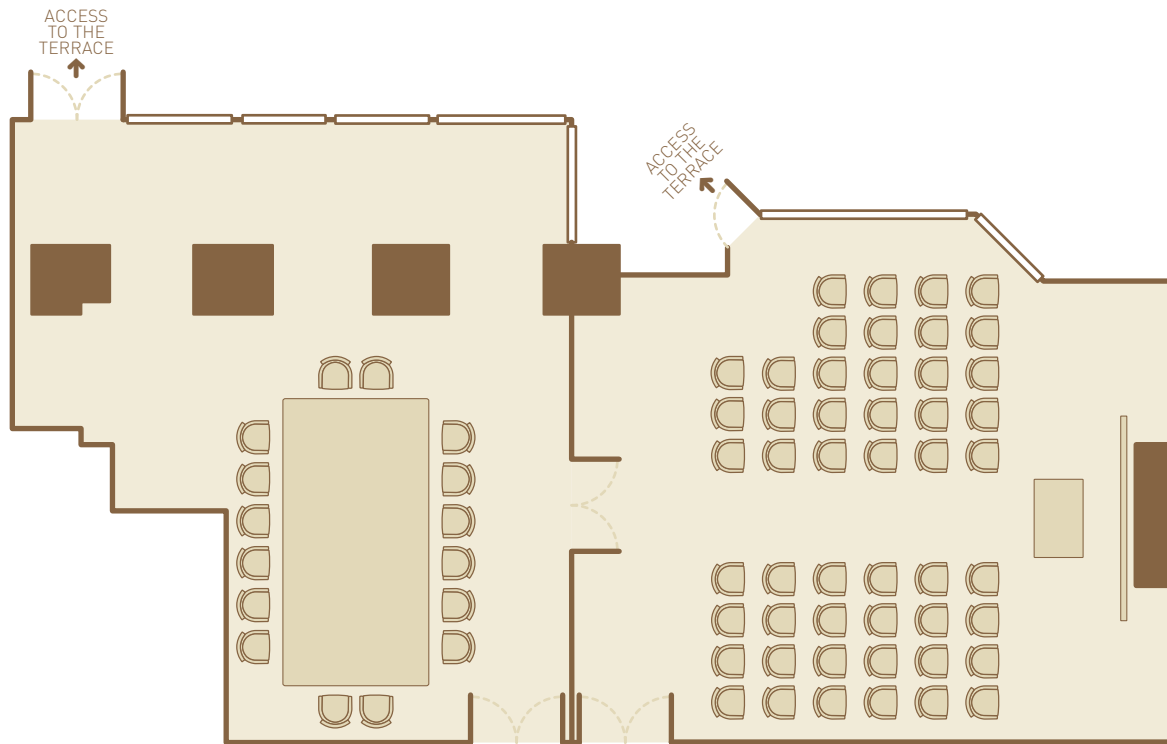

## CLIFTON SUITE - Bristol Room & Clifton Room

**Bristol** (6.94m x 7.72m) - Boardroom - Capacity 16

**Clifton** (7.7m x 6.82m) - Theatre - Capacity 50

## RIVERSIDE SUITE Avon Room & Brunel Room

Cabaret - Capacity 48

### Event room capacities

SUITES:	THEATRE	CLASSROOM	U-SHAPE	BOARDROOM	BANQUETING	CABARET
RIVERSIDE SUITE	100	40	30	34	80	48
AVON ROOM	57	24	24	30	50	28
BRUNEL ROOM	40	12	14	18	24	-
CLIFTON ROOM	50	24	24	30	50	28
BRISTOL ROOM	24	-	12	16	16	-